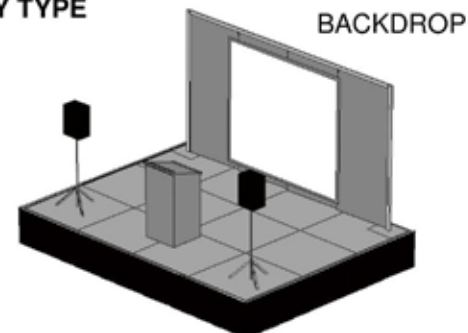

STAGES AND STAGE COVERS

EVENTS ALL OVER CHICAGOLAND
RENT OUR EQUIPMENT TO CREATE
THE IDEAL STAGE FOR EVERY TYPE
OF EVENT

OUTDOOR STAGE PACKAGES

WE OFFER A WIDE
VARIETY OF ACCESSORIES
TO COMPLIMENT YOUR
STAGE

DELIVERY
AVAILABLE!
PLEASE CALL
FOR INFORMATION