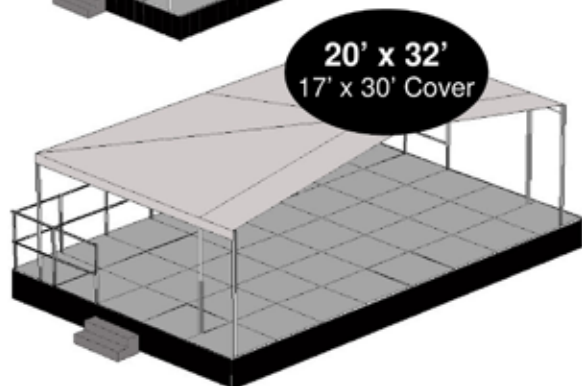

STAGES AND STAGE COVERS

EVENTS ALL OVER CHICAGOLAND
RENT OUR EQUIPMENT TO CREATE
THE IDEAL STAGE FOR EVERY TYPE
OF EVENT

OUTDOOR STAGE PACKAGES

WE OFFER A WIDE
VARIETY OF ACCESSORIES
TO COMPLIMENT YOUR
STAGE

DELIVERY
AVAILABLE!
PLEASE CALL
FOR INFORMATION